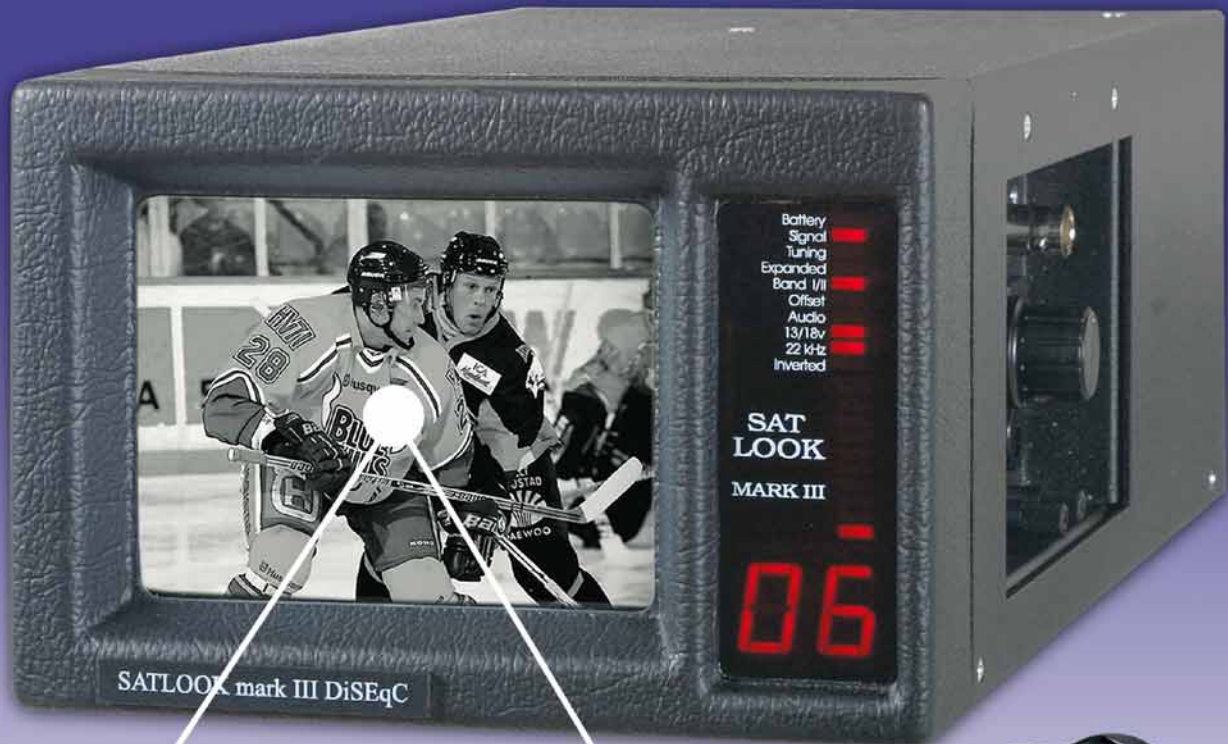

SATLOOK

MarkIII DiSEqC

Full spectrum

Expanded spectrum

SATLOOK MkIII DiSEqC:

- ▶ Input frequency 920-2150MHz
- ▶ 4.5" B/W-monitor with full picture
- ▶ Audio bandwidth 5.5-8.5MHz
- ▶ Full spectrum, normal or expanded mode
- ▶ LNB voltage 13/18V and 22Khz tone switch
- ▶ Standard DiSEqC according to level 1.0
- ▶ Levelcheck on single channel with LED-bar display
- ▶ Optional with pos/neg-video
- ▶ Only 3.5kg complete with carrying case
- ▶ CE-approved